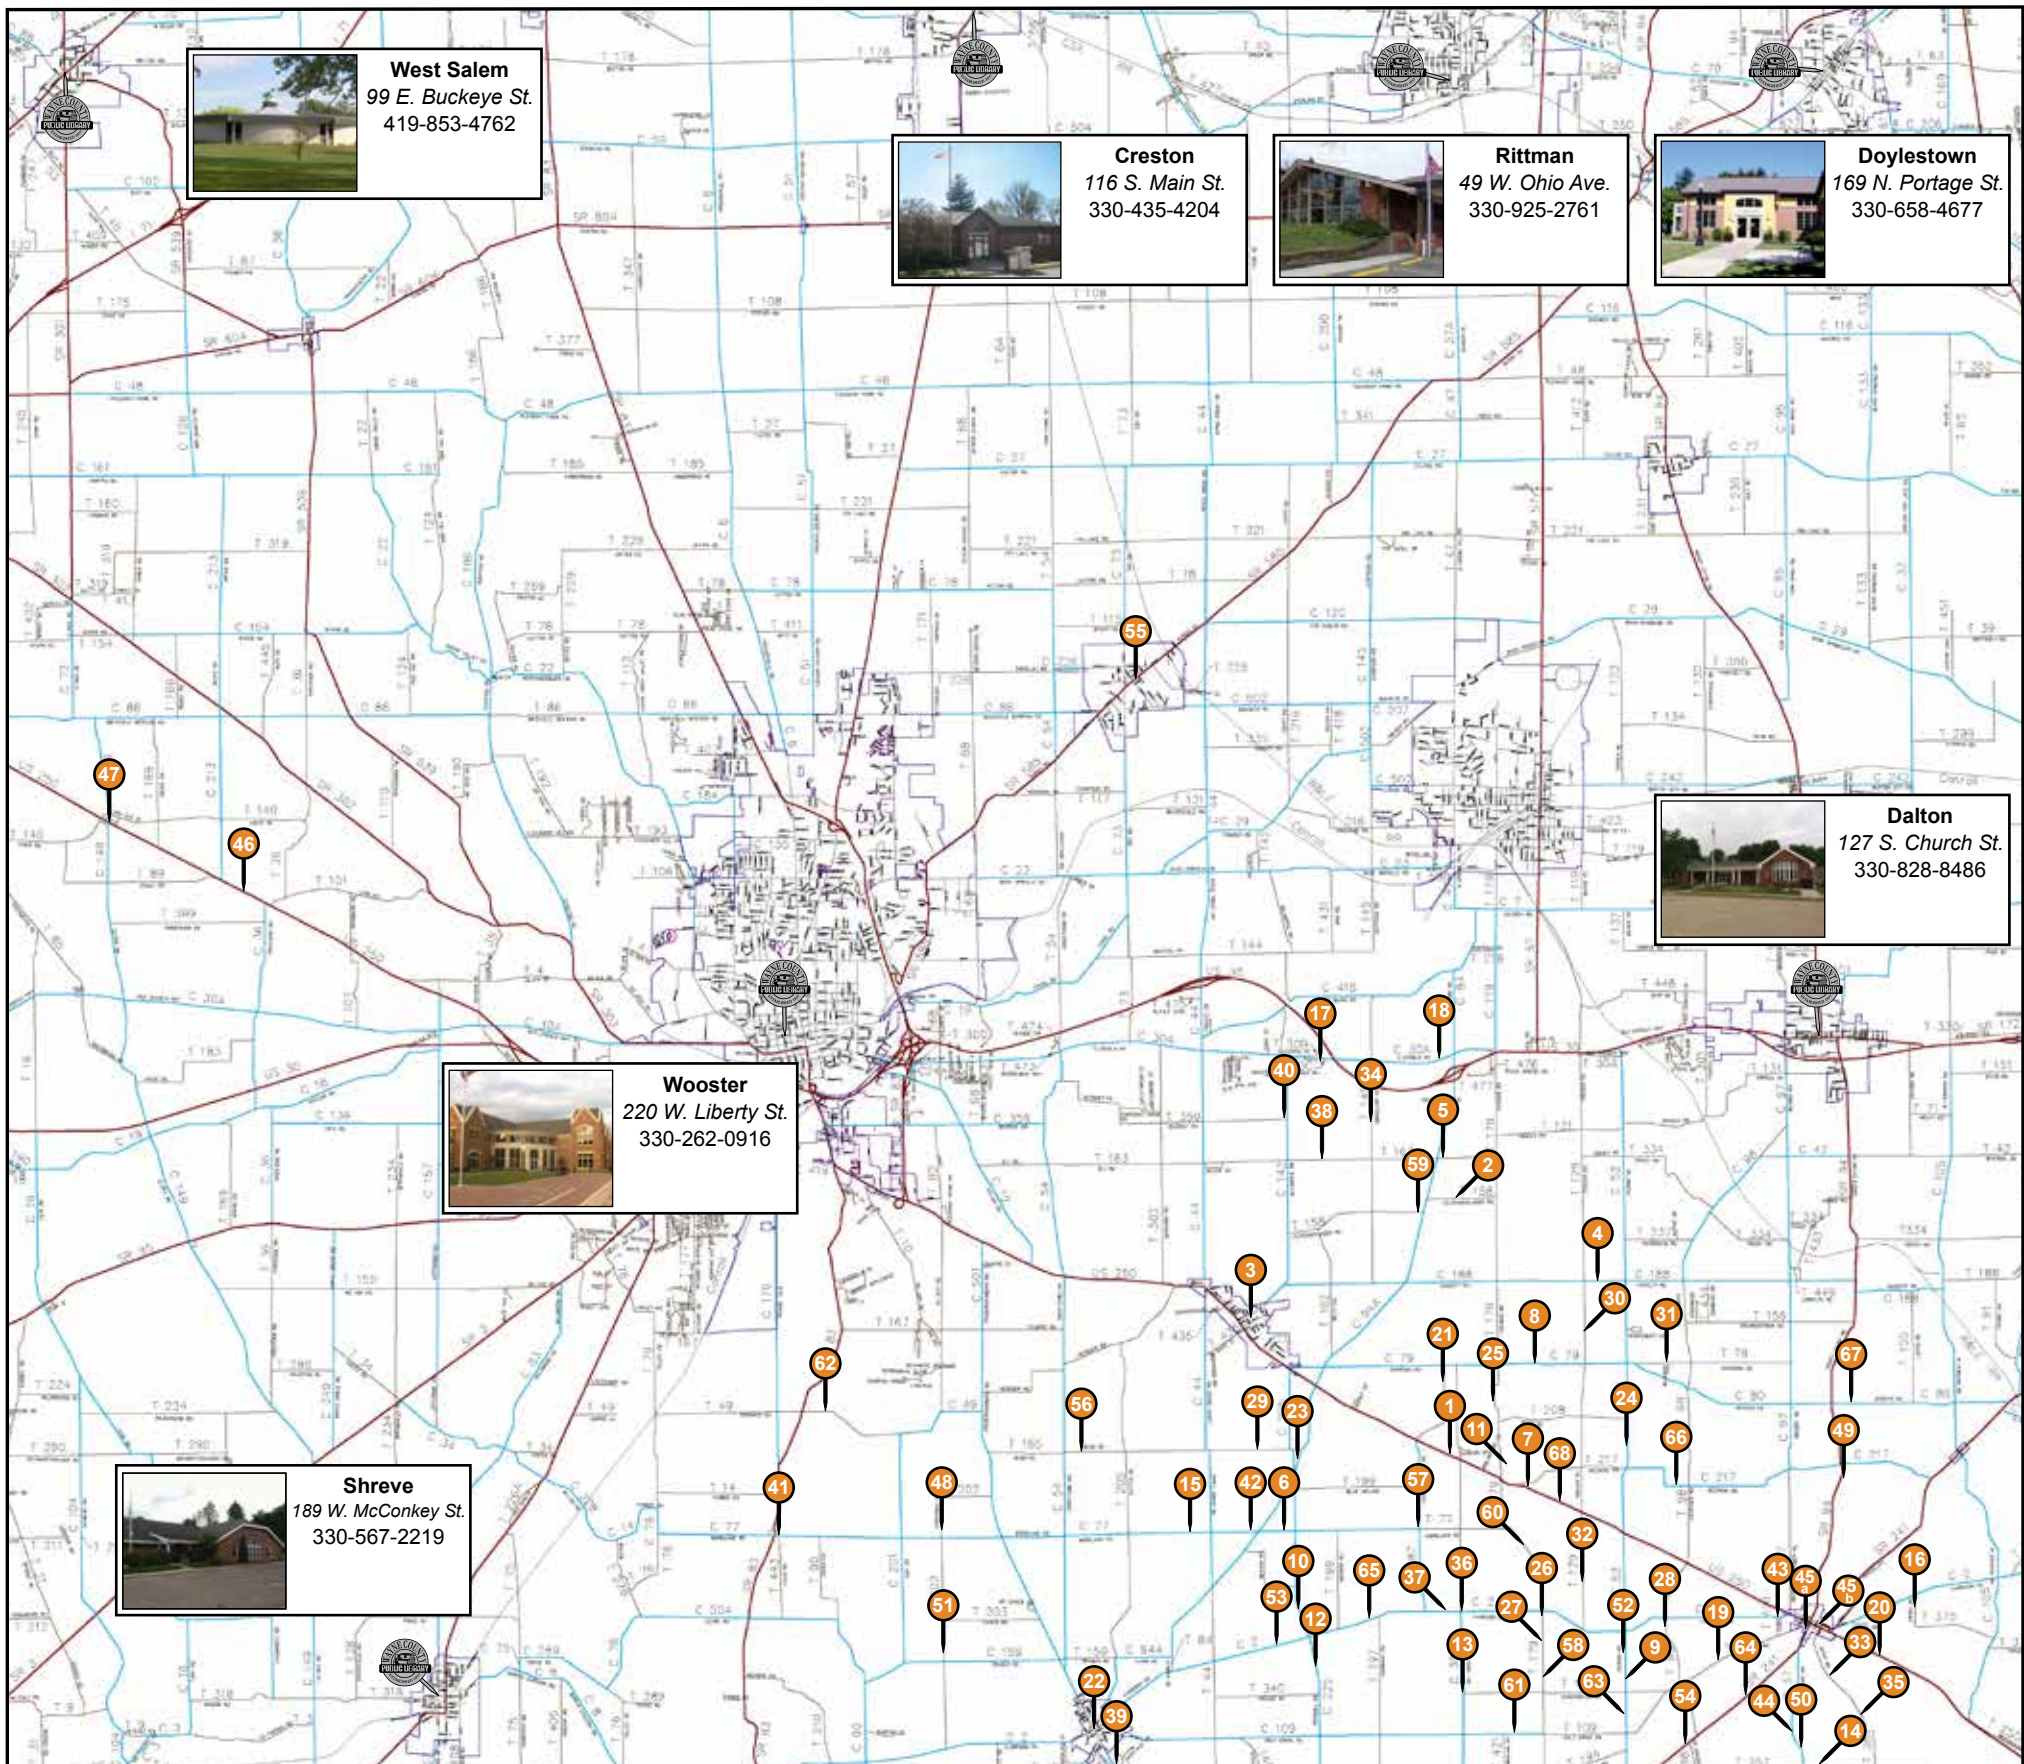

Map of Bookmobile Stops

West Salem
99 E. Buckeye St.
419-853-4762

Creston
116 S. Main St.
330-435-4204

Rittman
49 W. Ohio Ave.
330-925-2761

Doylestown
169 N. Portage St.
330-658-4677

Wooster
220 W. Liberty St.
330-262-0916

Dalton
127 S. Church St.
330-828-8486

Shreve
189 W. McConkey St.
330-567-2219

1. Air Works 10680 Dover Rd. 2. Anderson 10861 Lautenschlager Rd. 3. Apple Creek Post Office 33 Maple St. 4. Apple Grove 12899 Hackett Rd. 5. Brookside 11270 Ely Rd. 6. Brown 8228 E. Moreland Rd. 7. Coalway 11881 Dover Rd. 8. Country Home Supply 11867 Emerson Rd. 9. Country Salvage 9420 Kidron Rd. S. 10. Countryside Market 8375 Criswell Rd. 11. Creekside School 6376 S. Kansas Rd. 12. Criswell 9505 Criswell Rd. 13. Cunningham Mt. Hope Rd. 14. Durstine Road 15988 Durstine Rd.	15. Dutch Creek Design 6900 E. Moreland Rd. 16. East Harrison 17266 Harrison Rd. SW 17. East Union Bulk Foods 9089 E. Lincoln Way 18. East Union Mennonite 10678 Old Lincoln Way E. 19. Eddie Hershberger 14759 Salt Creek Rd. 20. Evergreen RV Park 16359 Dover Rd. 21. Fountain Nook 5000 Fountain Nook Rd. 22. Fredericksburg 108 S Mill St. 23. Freedom Fellowship 6209 S. Carr Rd. 24. Gerber Wood Products 6075 Kidron Rd. N. 25. Green Meadow 5373 S. Kansas Rd. 26. Harrison & Kansas 11981 Harrison Rd. 27. Hickory Circle 8934 S. Kansas Rd. 28. Hillcrest Lumber 8667 Zuercher Rd.	29. Ironwood 7851 Buss Rd. 30. Kidron Sports Center 4126 Kohler Rd. 31. Kidron Vinyl 13840 Emerson Rd. 32. Kohler Meadow 7950 S. Kohler Rd. 33. L & J Woodworking 9035 Senff Rd. 34. L. Troyer 699 S. Swinehart Rd. 35. Locust Knoll 9902 Senff Rd. 36. Maysville Blacksmith 10752 Harrison Rd. 37. Maysville Feed 10568 Harrison Rd. 38. McKay-Gross Division 8848 Ely Rd. 39. Mennonite Christian Assembly 10664 Fryburg Rd. 40. Millborne Rd. 1111 Millborne Rd. 41. Moreland Church 138 E. Moreland Rd. 42. Moreland Rd. 7775 Moreland Rd.	43. Mt. Eaton Greenhouse 15172 Harrison Rd. 44. Mt. Eaton Harness 10265 Winesburg Rd. 45a. Mt. Eaton Village (School) 8702 S. Market St. 45b. Mt. Eaton Village (Summer) 16000 E. Main St. 46. Neighborhood Pantry 7212 Ashland Rd. 47. New Pittsburg 9451 Ashland Rd. 48. Non Parel Rd. 7101 B. Non Parel Rd. 49. North Fork Neighbors 6772 Mt. Eaton Rd. S. 50. The Pier/Beacon Hill 10470 Winesburg Rd. 51. Pin Oak 8946 Nonpariel Rd. 52. Raber Produce Kidron Rd. 53. Salt Creek Twp. Garage 8402 Harrison Rd. 54. Scenic View Furniture 10485 Massillon Rd. 55. Smithville 193 E. Main St.	56. Spring Hill 4949 Buss Rd. 57. Summit Valley School 9816 E. Moreland Rd. 58. Sunrise School 9481 S. Kansas Rd. 59. T Road 2631 S. Carr Rd. 60. Troy Acres 7495 S. Kansas Rd. 61. Twin Locust 11575 Salt Creek Rd. 62. U. Hostetler 1145 E Messner Rd. 63. Valley View Plumbing 10131 Kidron Rd. 64. Walnut Hill 9628 Massillon Rd. 65. Weaver Woodcraft 9652 Harrison Rd. 66. Western Rd. 14100 Western Rd. 67. Wrought Designs 16614 Jericho Rd. 68. Yoder Hydraulics 12317 Dover Rd.